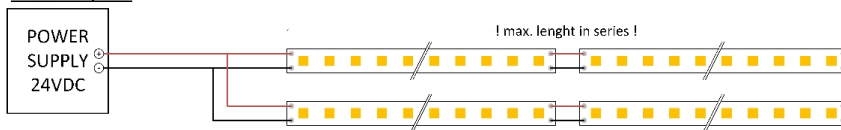

Height Eavg, Emax Angle: 110.41deg Diameter

Spectrum distribution

Lumendrop

Dimensions:

Schéma de câblage:

BASIC ON/OFF

DIMMING

Type	Max. length in serie
64LED	12m
120LED	15m
120DOT	15m
120MLED	10m
128LED	10m
140FSLED	8m
160LED	8m
160POW	4m
196SDOT	15m
240DOT	9m
350DOT	8m
60BLED	5m
120SIDE	11m