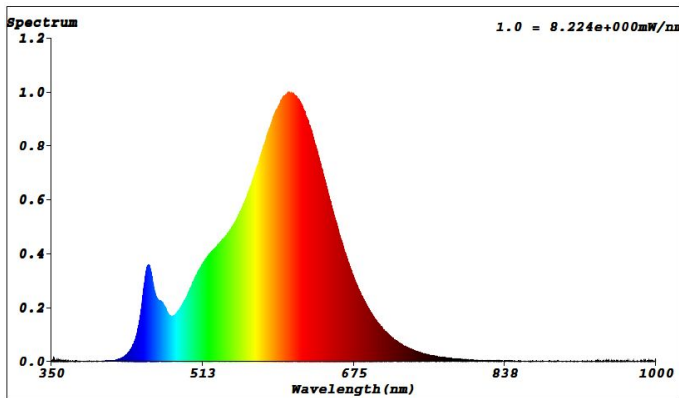

Spectrum distribution