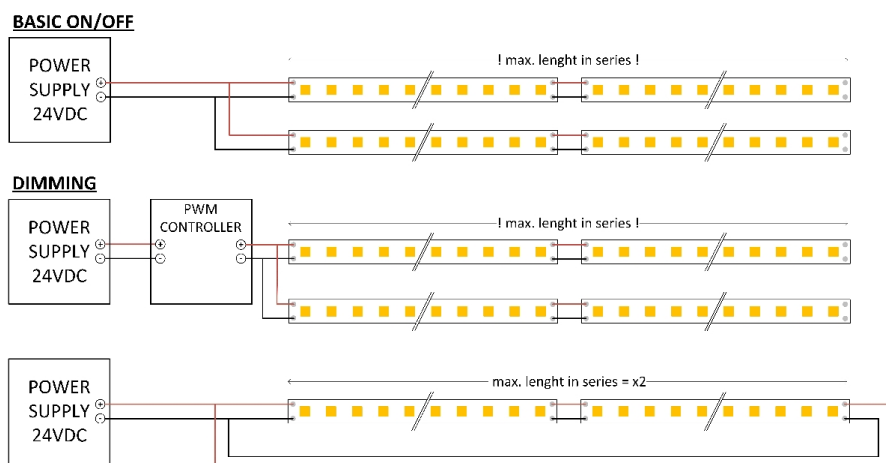

## Distance curve:

AAI Figure

## Spectrum distribution

## Lumendrop

Dimensions:

Schéma de câblage:

Type	Max. length in serie
64LED	12m
120LED	15m
120DOT	15m
120MLED	10m
128LED	10m
140FSLED	8m
160LED	8m
160POW	4m
196SDOT	15m
240DOT	9m
350DOT	8m
608LED	5m
120SIDE	11m