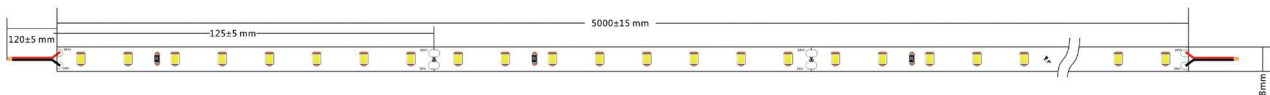

64HLED

High Efficiency 64leds/m

- 64 LEDs per meter SMD2835
- Very high efficiency up to 150lm/W
- Delivered on a 5-meter spool
- Crop every 12.5 cm (per 8 LEDs)
- Equipped with a 20cm connecting wire on both sides
- Dimmable on the 24V side with PWM dimmer
- Capacity 4.3W per meter ($\pm 10\%$)

120°

2700-6000K

CRI 85

150

40.000
L80B50

20-67

3 year
warranty

Article	Watt	CCT	Lumen	L	W	H	Gross price
64HLED-24V-IP20-2700	4,3	2700	516	5000	8	1,8	75,00
64HLED-24V-IP20-3000	4,3	3000	602	5000	8	1,8	75,00
64HLED-24V-IP20-4000	4,3	4000	650	5000	8	1,8	75,00
64HLED-24V-IP20-6000	4,3	6000	630	5000	8	1,8	75,00
64HLED-24V-IP67C-2700	4,3	2700	485	5000	10	3	110,00
64HLED-24V-IP67C-3000	4,3	3000	566	5000	10	3	110,00
64HLED-24V-IP67C-4000	4,3	4000	611	5000	10	3	110,00
64HLED-24V-IP67C-6000	4,3	6000	592	5000	10	3	110,00